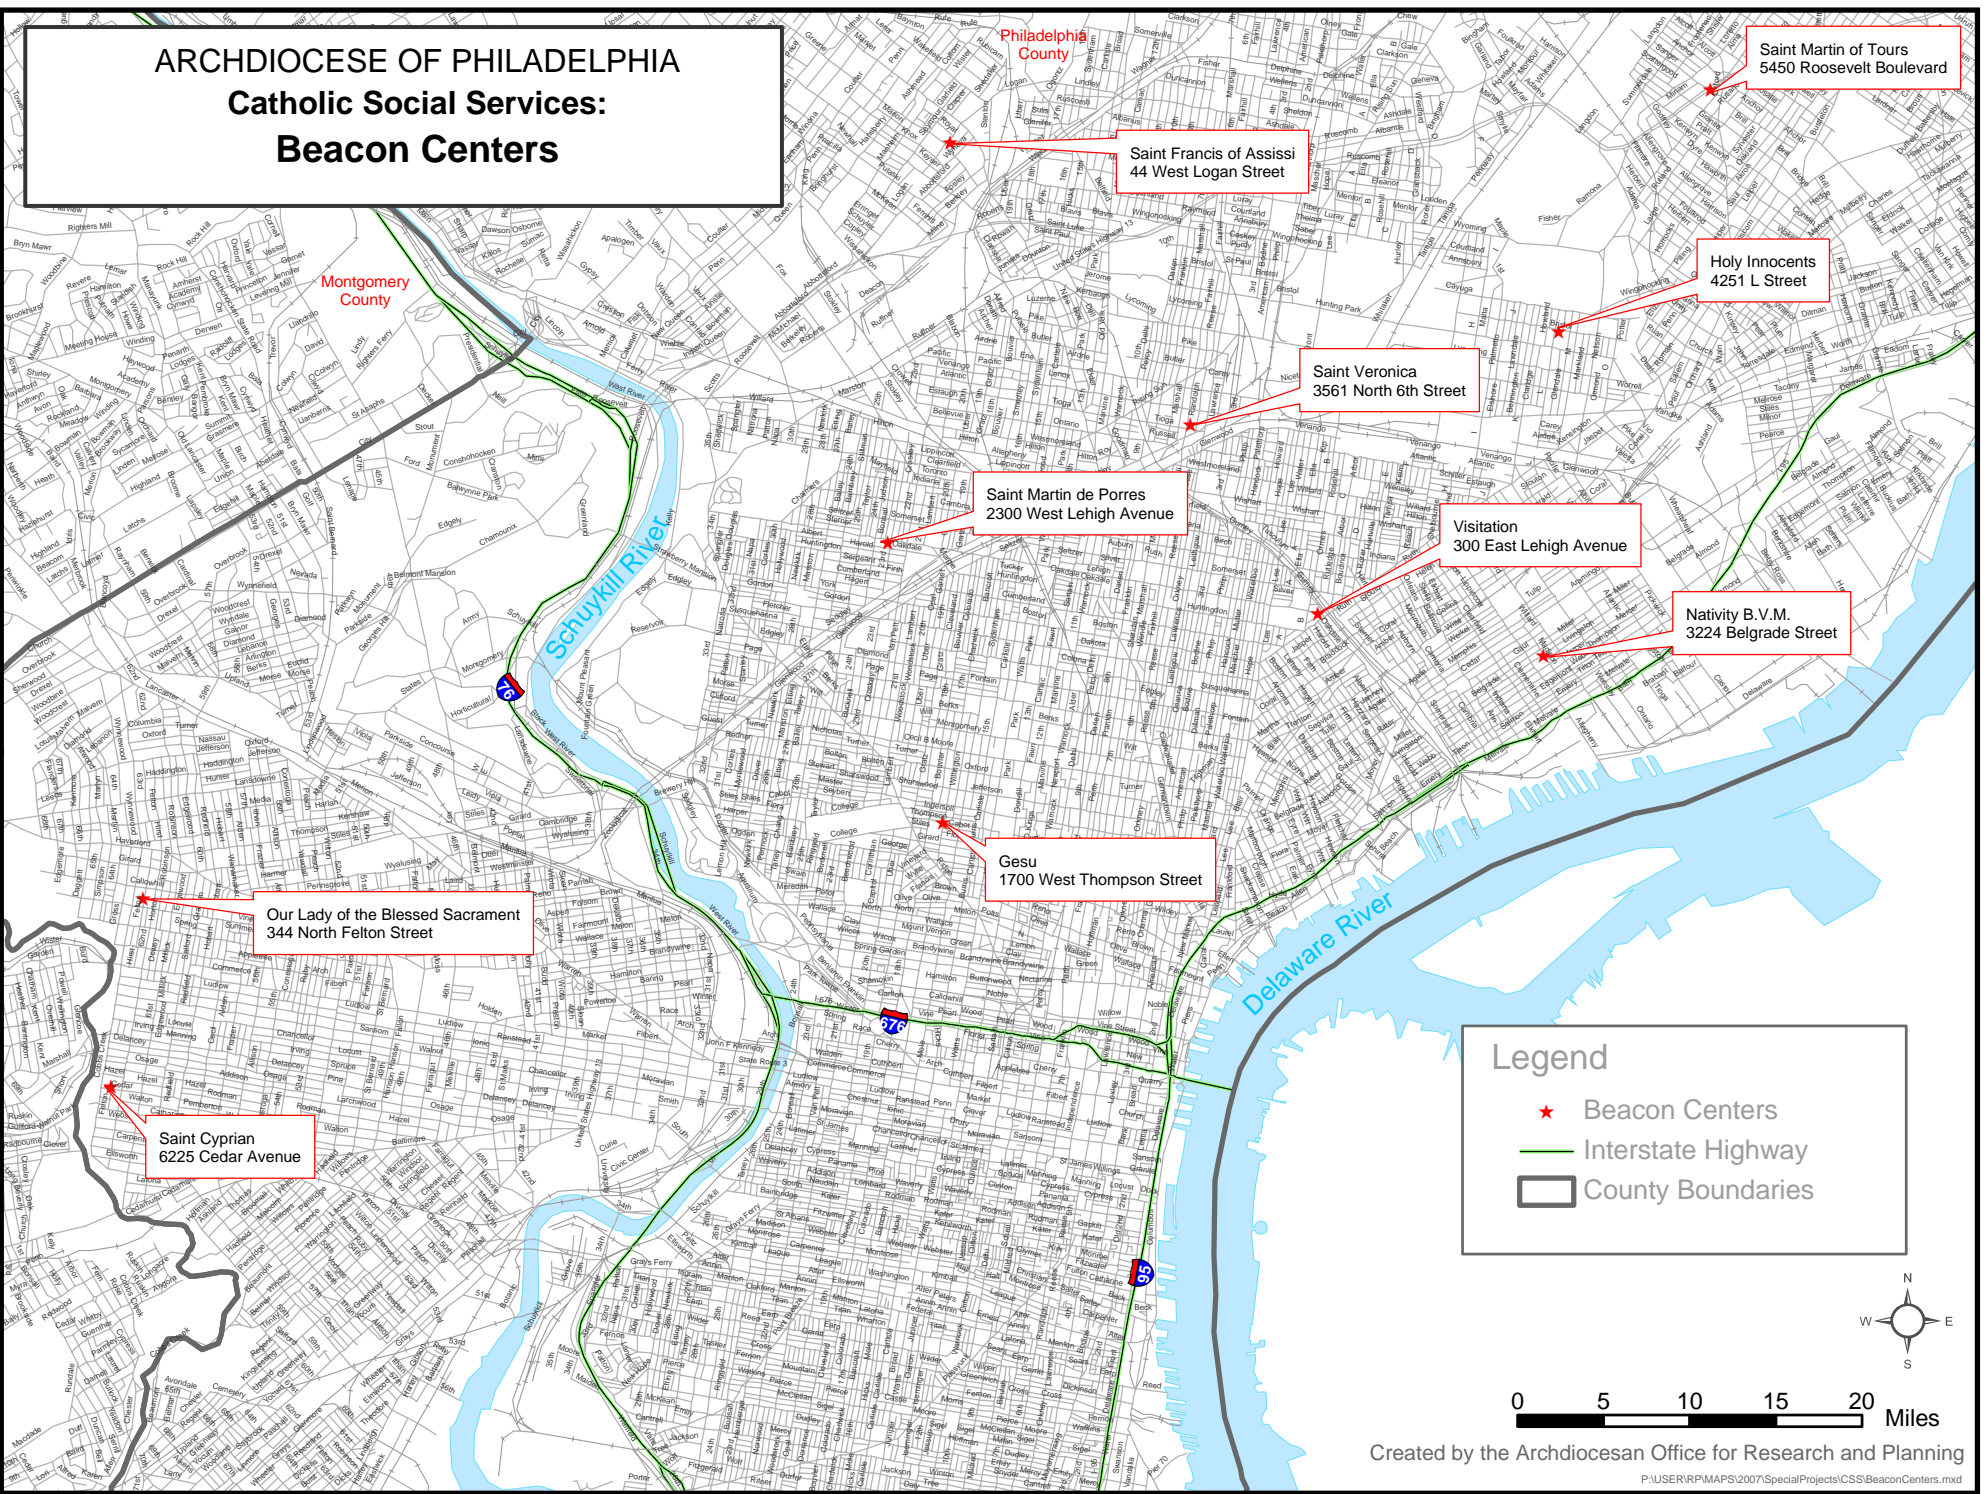

ARCHDIOCESE OF PHILADELPHIA

Catholic Social Services: Beacon Centers

Philadelphia
County

Montgomery
County

Saint Martin of Tours
5450 Roosevelt Boulevard

Saint Francis of Assisi
44 West Logan Street

Holy Innocents
4251 L Street

Saint Veronica
3561 North 6th Street

Saint Martin de Porres
2300 West Lehigh Avenue

Visitation
300 East Lehigh Avenue

Nativity B.V.M.
3224 Belgrade Street

Gesu
1700 West Thompson Street

Our Lady of the Blessed Sacrament
344 North Felton Street

Saint Cyprian
6225 Cedar Avenue

Legend

- ★ Beacon Centers
- Interstate Highway
- ▭ County Boundaries

Created by the Archdiocesan Office for Research and Planning

P:\USER\RP\MAPS\2007\SpecialProjects\CSS\BeaconCenters.mxd