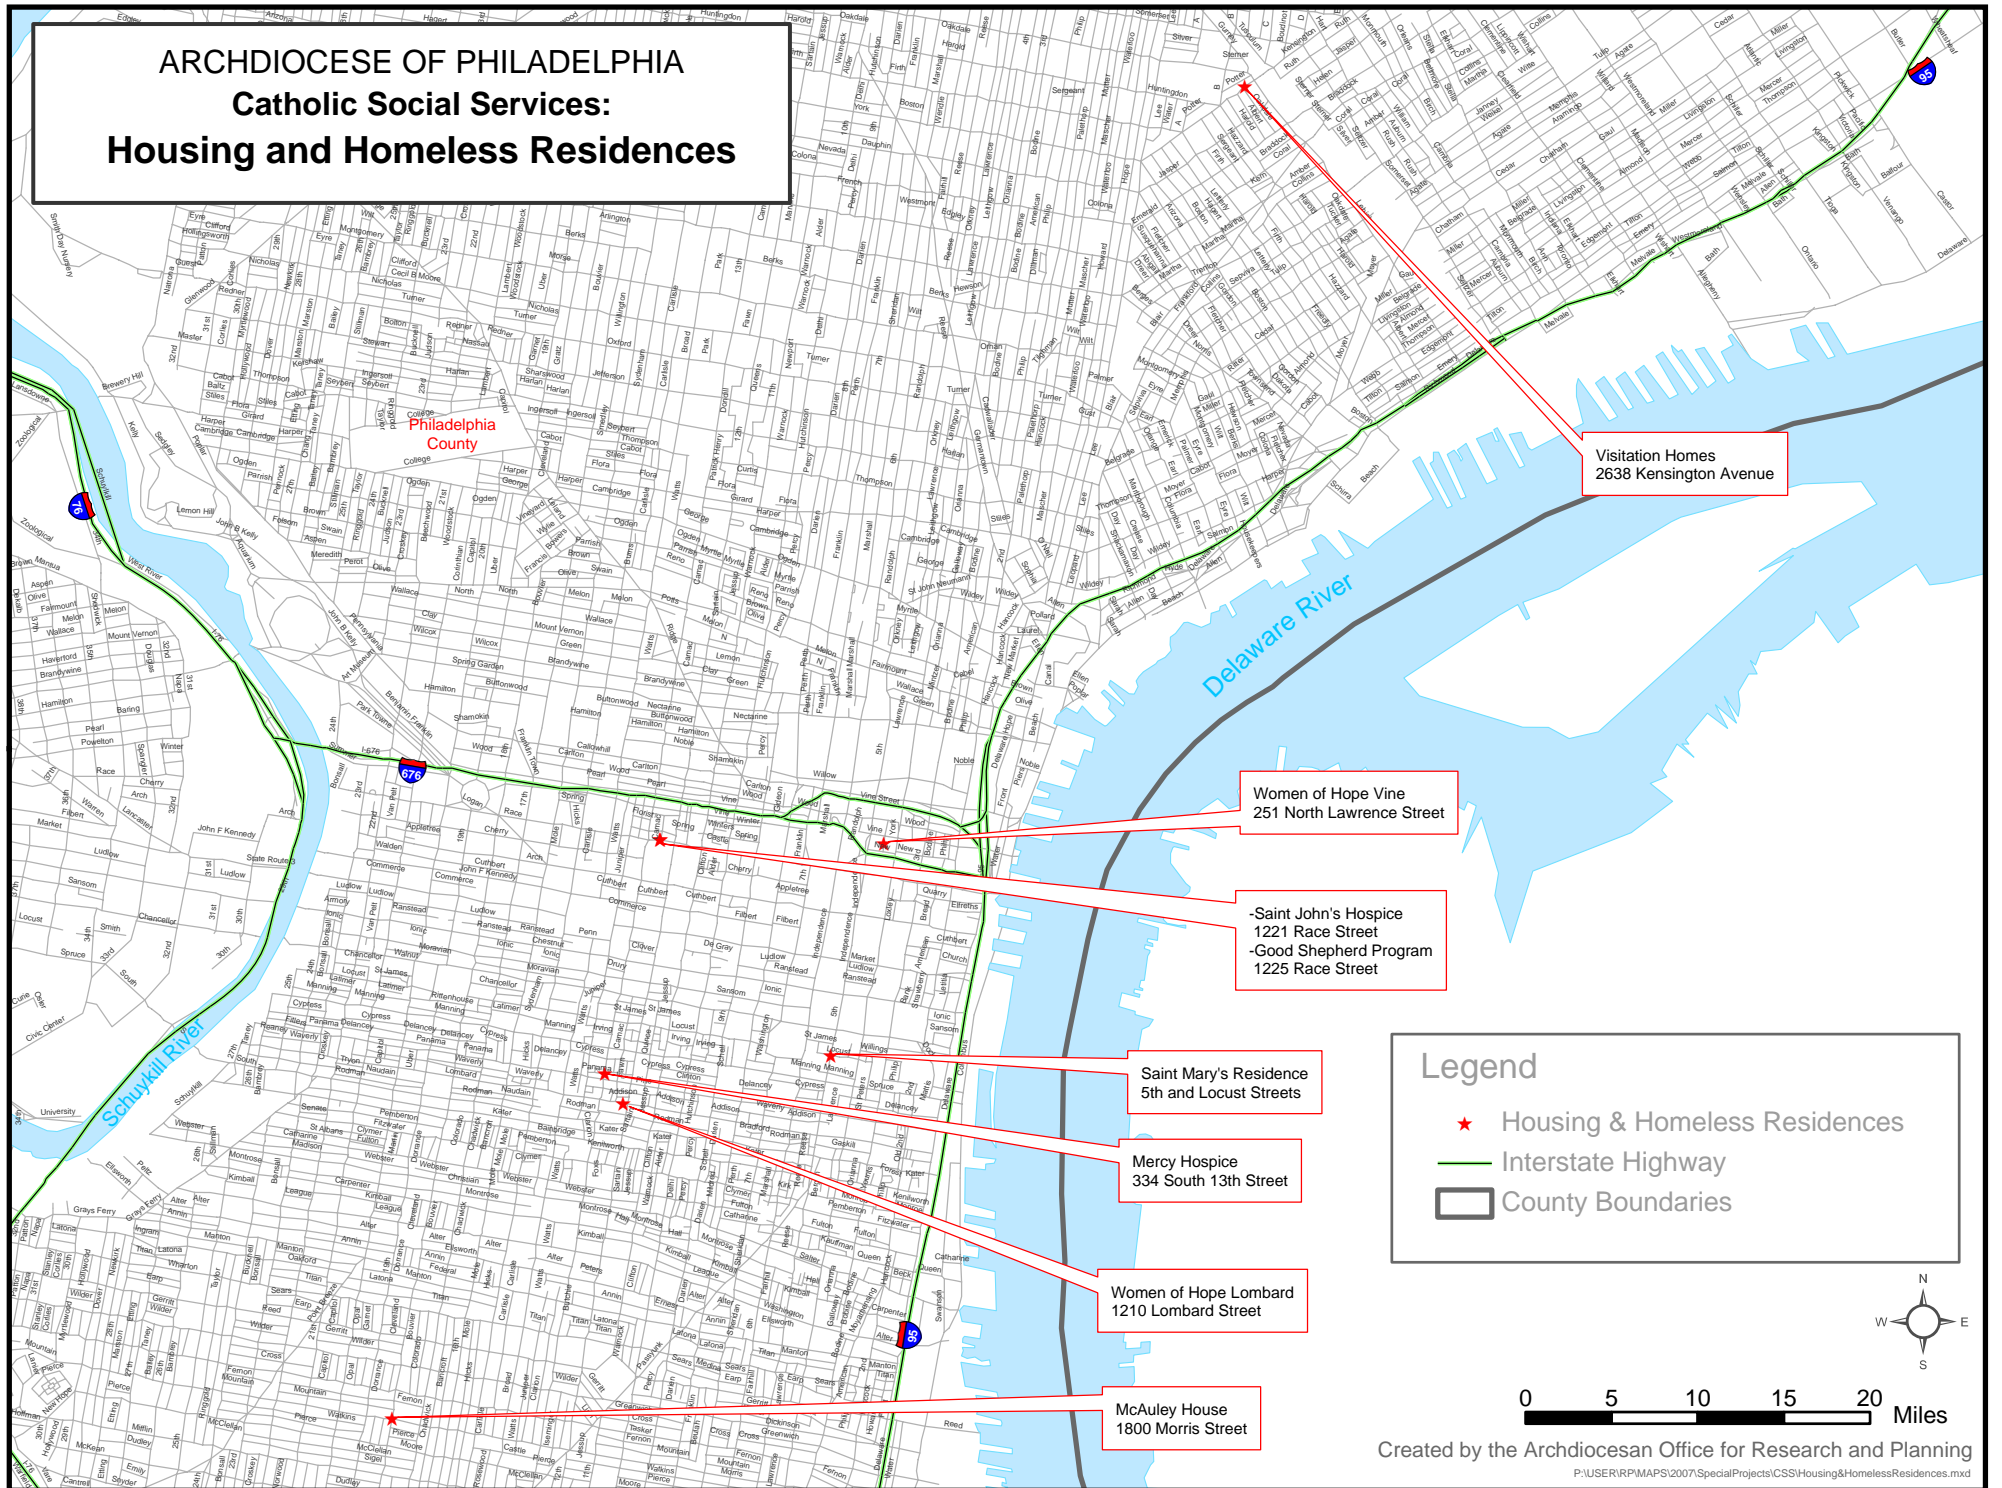

ARCHDIOCESE OF PHILADELPHIA

Catholic Social Services: Housing and Homeless Residences

Created by the Archdiocesan Office for Research and Planning