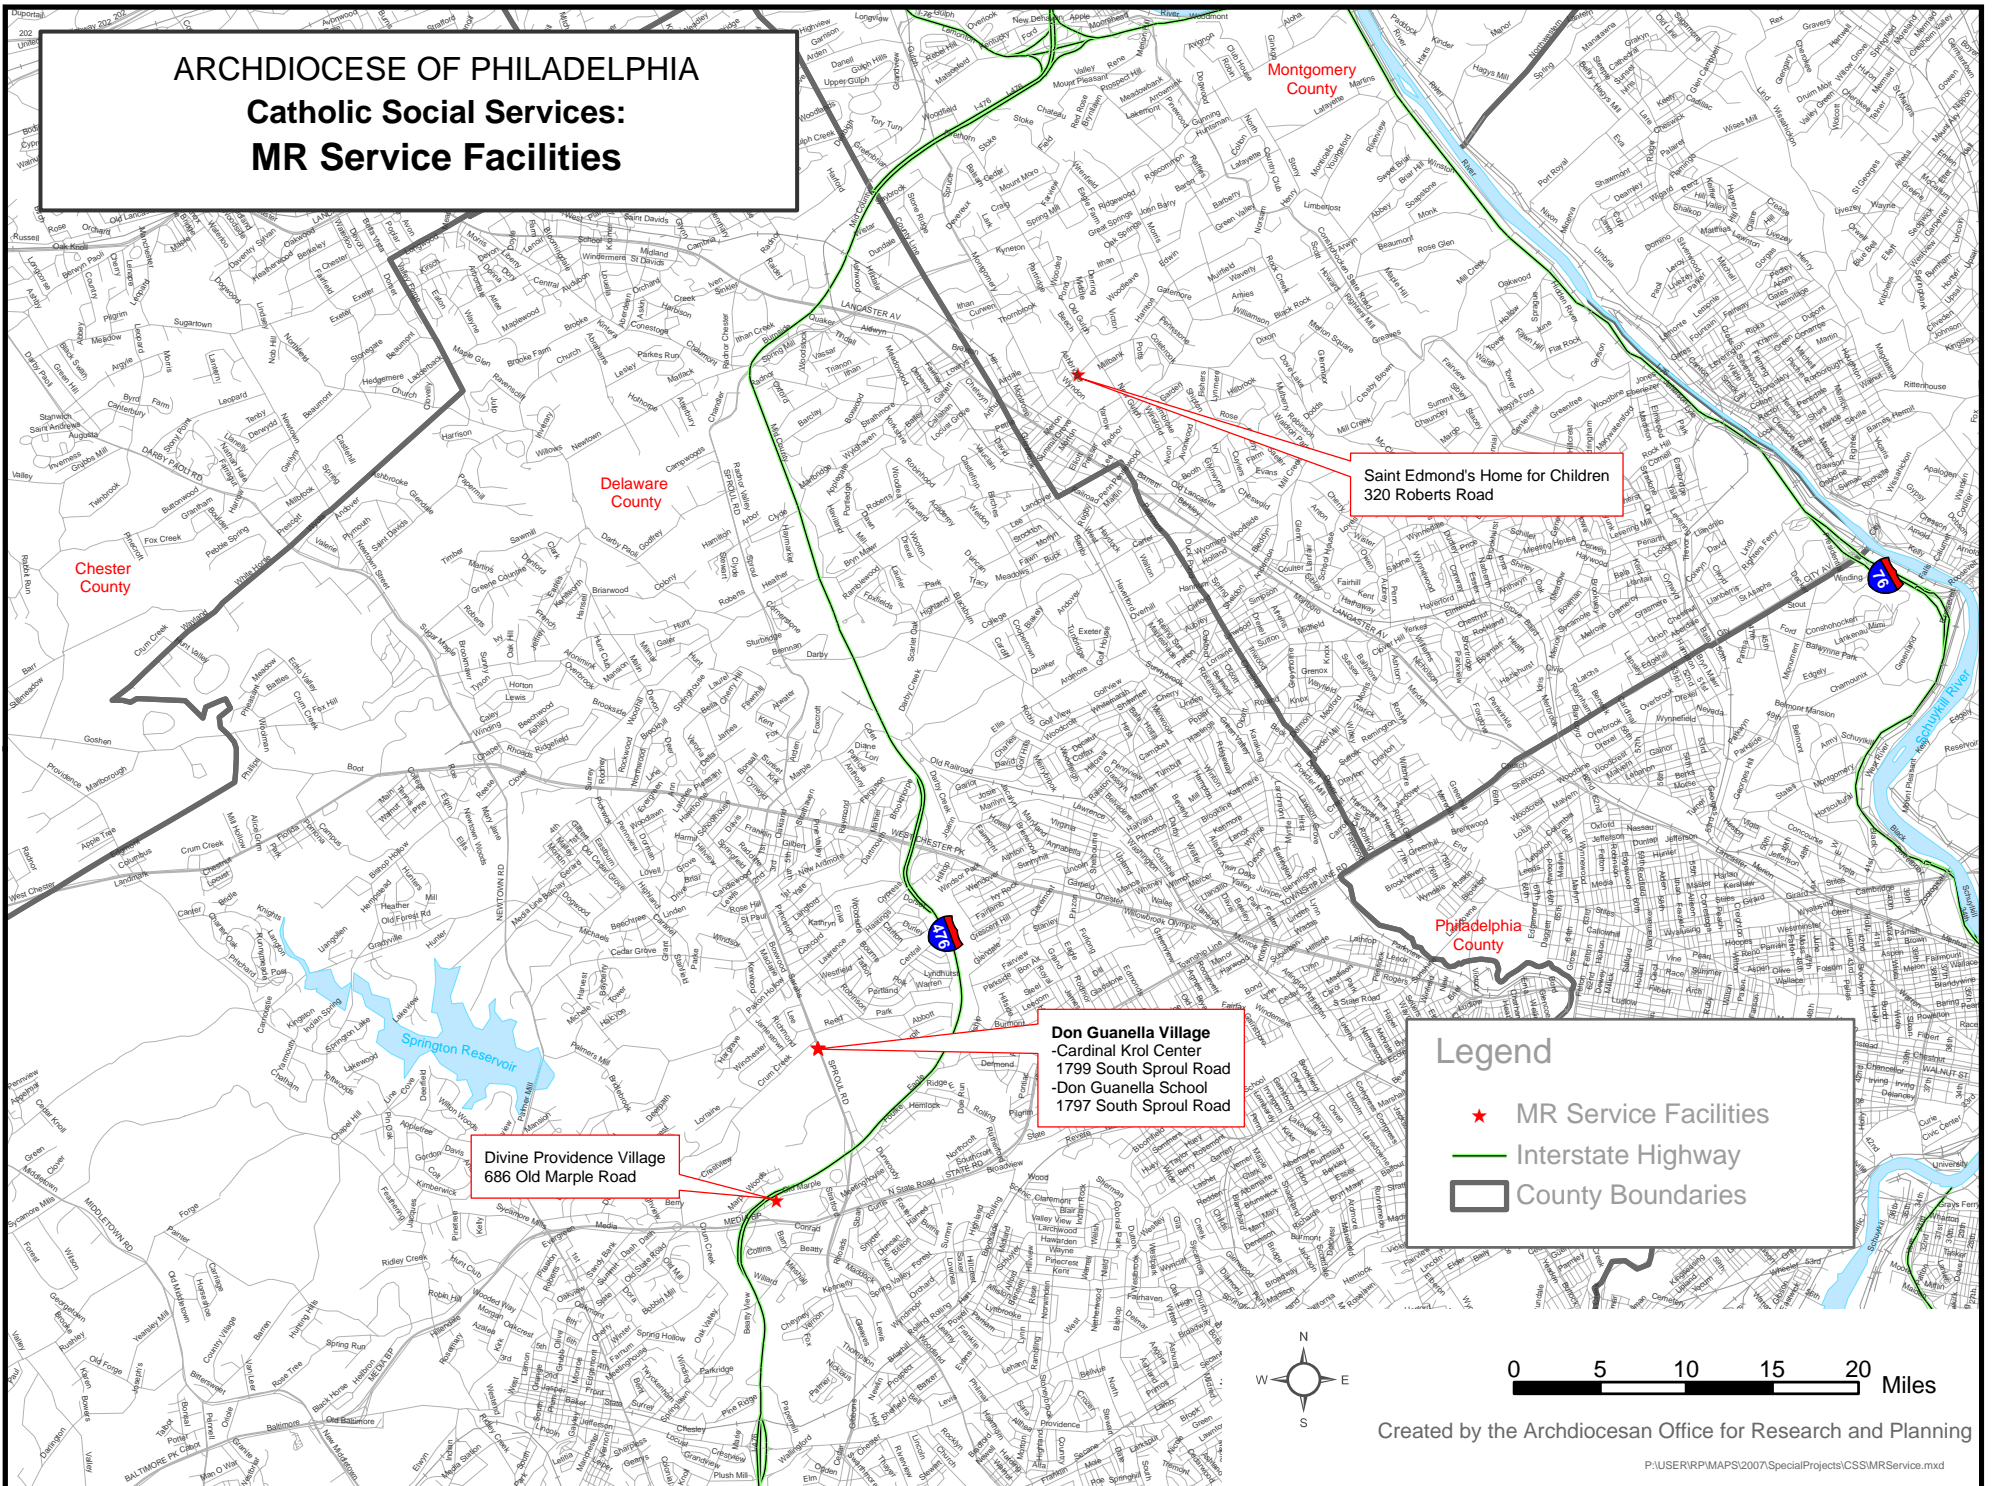

ARCHDIOCESE OF PHILADELPHIA

Catholic Social Services: MR Service Facilities

Saint Edmond's Home for Children
320 Roberts Road

Don Guanella Village
-Cardinal Krol Center
1799 South Sproul Road
-Don Guanella School
1797 South Sproul Road

Divine Providence Village
686 Old Maple Road

Legend

- ★ MR Service Facilities
- Interstate Highway
- ▭ County Boundaries

Created by the Archdiocesan Office for Research and Planning

P:\USER\RP\MAPS\2007\SpecialProjects\CSSMRService.mxd