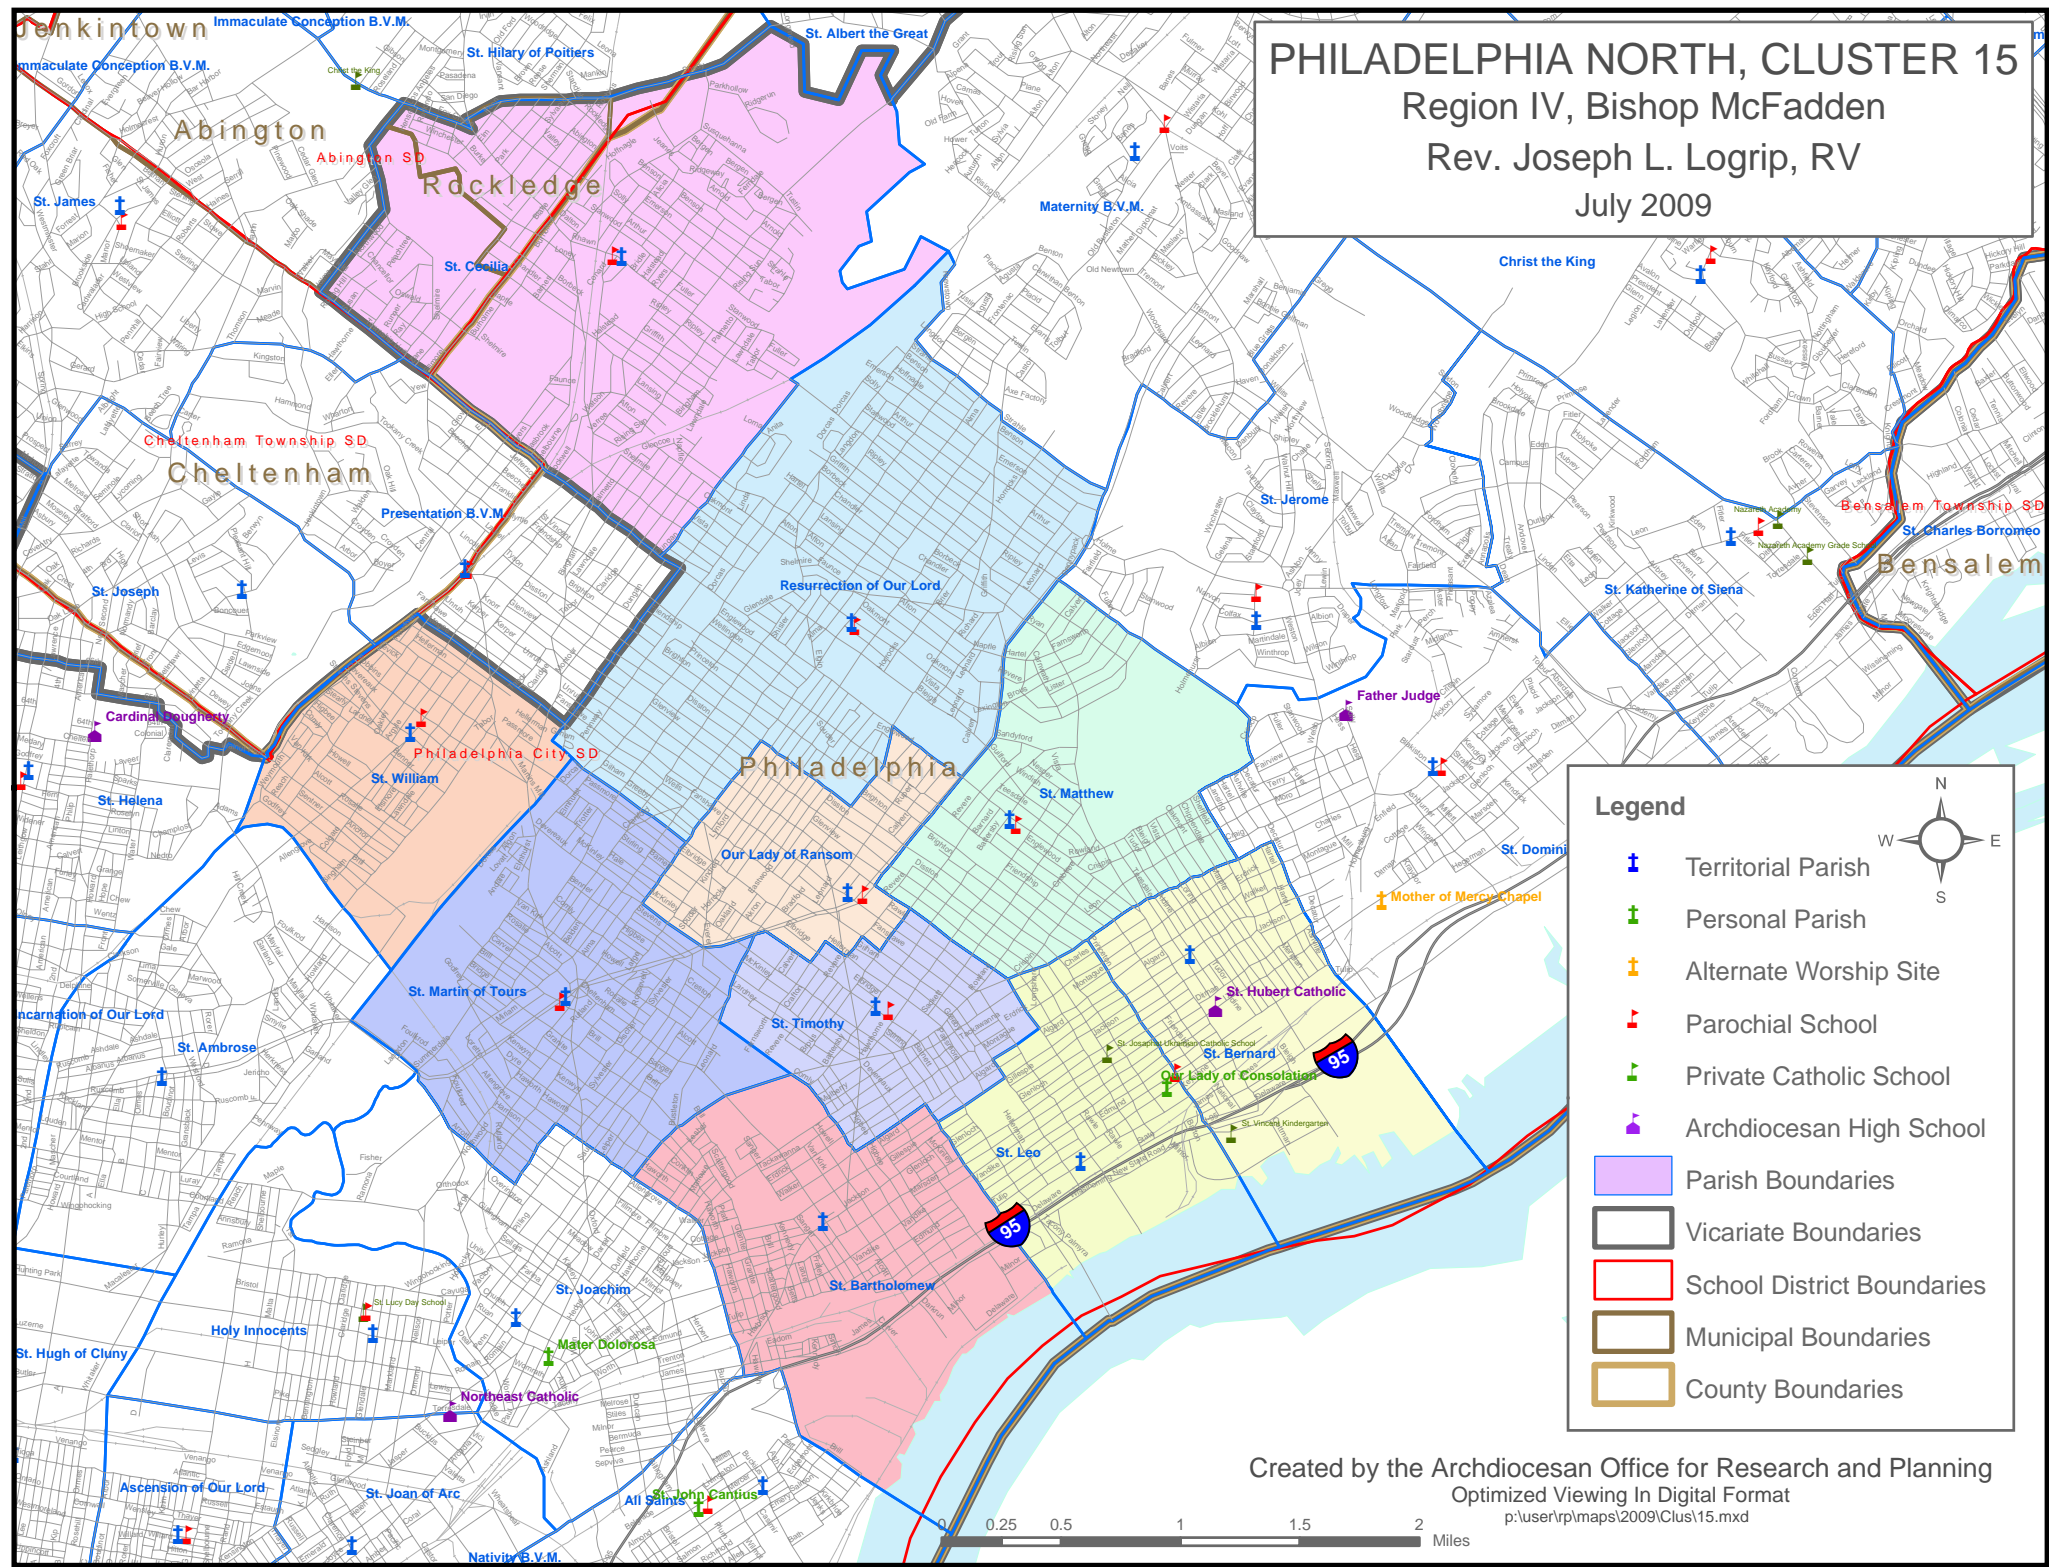

PHILADELPHIA NORTH, CLUSTER 15

Region IV, Bishop McFadden
 Rev. Joseph L. Logrip, RV
 July 2009

Legend

-  Territorial Parish
-  Personal Parish
-  Alternate Worship Site
-  Parochial School
-  Private Catholic School
-  Archdiocesan High School
-  Parish Boundaries
-  Vicariate Boundaries
-  School District Boundaries
-  Municipal Boundaries
-  County Boundaries