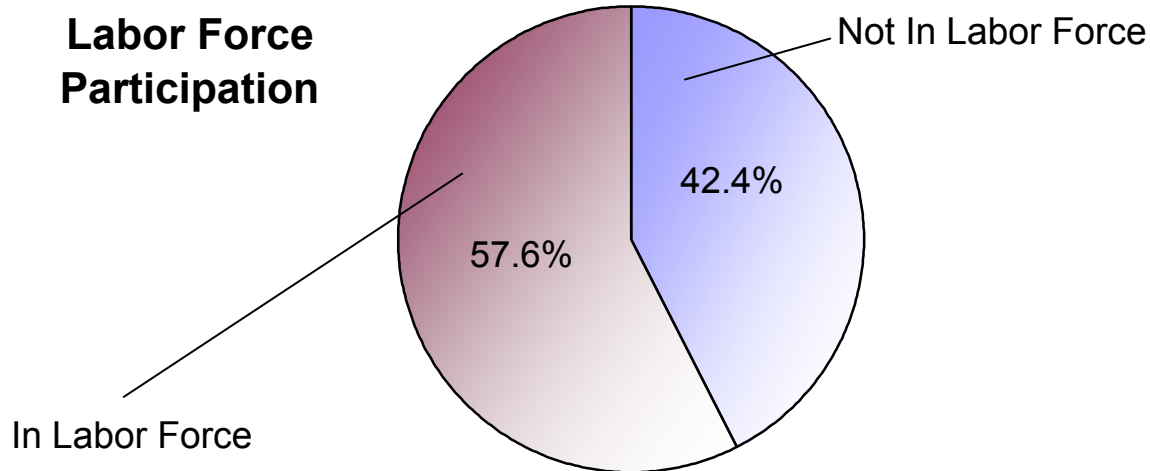

2000 U.S. Census Data - Report 9

Employment

Vicariate:

Philadelphia - North Vicariate

How many people are in the labor force and working?

Total Population (Age 16+)

Not in Labor Force (homemakers, retirees, students, etc.)
 In Labor Force (Total)
 Employed
 Unemployed

Population

#	Pct.
647,431	100.0%
274,663	42.4%
372,768	57.6%
338,603	
34,165	

What kind of work do people do?

Employed Population (Age 16+)

Managerial/Professional
 Sales/Office
 Service
 Production
 Construction
 Farming/Fishing/Forestry
 Armed Forces