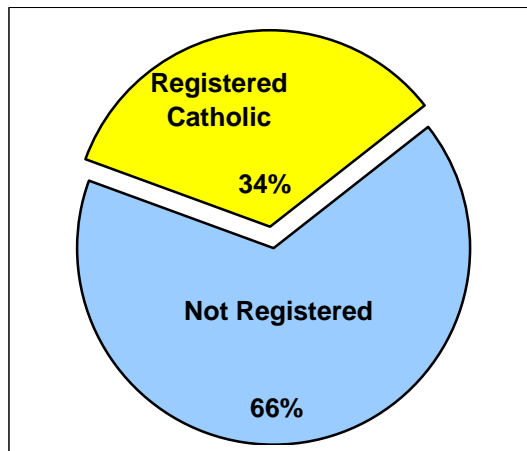

Population 2005 American Community Survey (ACS)

Chester County

Based on the 2005 American Community Survey¹ and 2005 Annual Pastoral Reports

What share of the people living in the area are Catholic?

| | 2005 County Total | 2005 Registered Catholic | 2005 Not Registered ² Catholic |
|---------------------|-------------------------|--------------------------------|---|
| Total | 458,141 | 155,084 | 303,057 |
| Asian | 14,002 | 810 | 13,192 |
| Black | 25,538 | 377 | 25,161 |
| White/Other | 418,601 | 153,897 | 264,704 |
| Hispanic | 18,548 | 11,558 | 6,990 |
| Non-Hispanic | 439,593 | 143,526 | 296,067 |