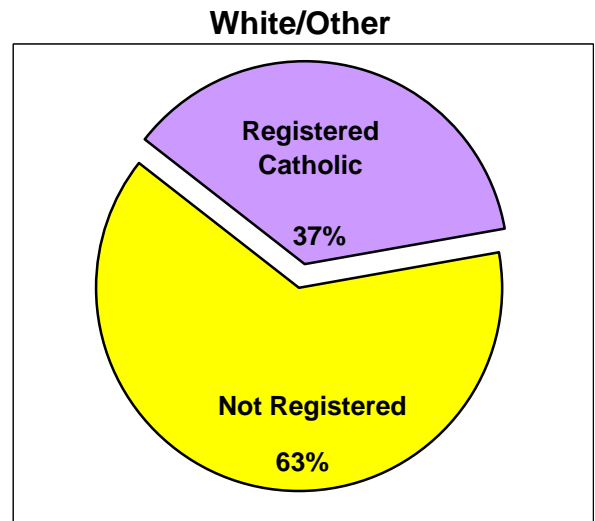

Population 2005 American Community Survey (ACS)

Chester County

*Based on the 2005 American Community Survey¹ and 2005 Annual Pastoral Reports
What percentage of these groups living in the Archdiocese is registered Catholic?*

Sources:

Archdiocese of Philadelphia, 2005 Annual Pastoral Report Data

U.S. Census Bureau; American Community Survey:

2005 Detailed Tables; generated by Tom Denton; using American FactFinder; <<http://factfinder.census.gov>>; (October 2006);

B01003. Total Population-Universe: Total Population

C02003. Race-Universe: Total Population

B03002. Hispanic or Latino Origin by Race-Universe: Total Population

Notes:

1. 2005 Data is an estimate of population, Race and Hispanic or Latino Origin by Race based on a survey and is subject to sampling variability and some degree of uncertainty. Populations in institutions, college dormitories and other group quarters are not included.
2. Not registered includes people of other faiths, unchurched people and Catholics not registered in their parishes